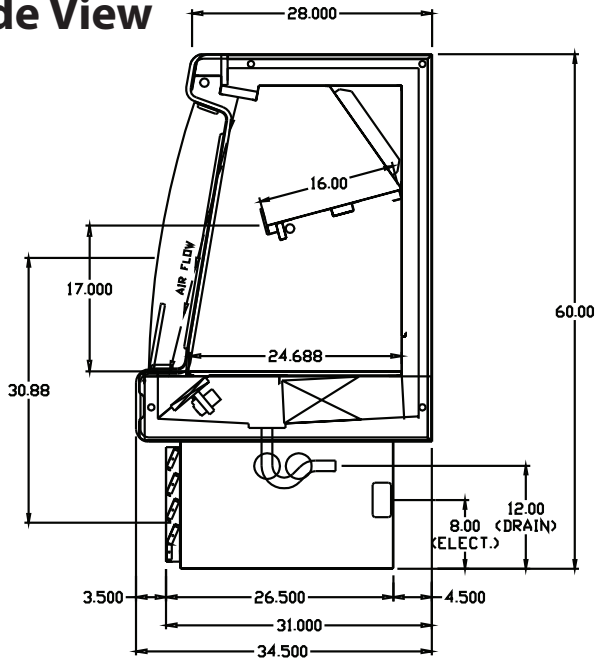

Open Merchandisers 35E Series – 60" – Endless Design – Produce Technical Data • Side View • Plan View

Side View